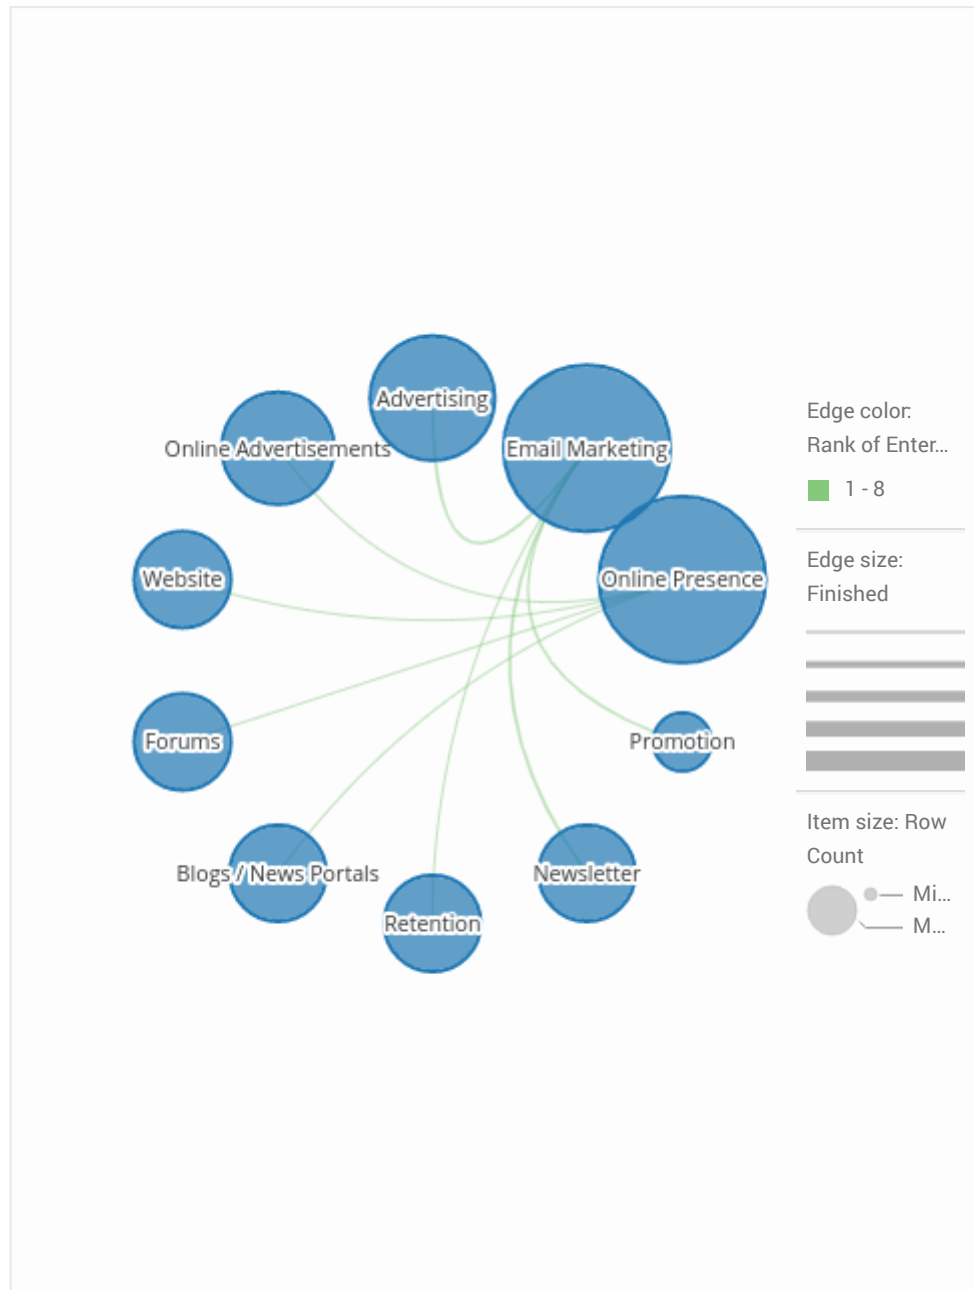

Day	Department	Process
(All)	(All)	(All)

Work Details

Capture Point	Business Value Range 100	Department	Process	Day	Entered	Finished	Avg Accept Time (Fmt)	Avg Finish Time (Fmt)	Avg Handle Time (Fmt)	Avg Source System Time (Fmt)	Avg Pre Source System Time (Fmt)
inx_server_1_jmscp	401-500	Email Marketing	Advertising	2020-07-31	16	0	00:00:00	00:00:00	00:00:00	00:00:00	00:00:00
				2020-08-01	0	0	00:00:00	00:00:00	00:00:00	00:00:00	00:00:00
			2020-08-02	0	16	48:00:40	48:03:05	00:02:48	00:00:00	00:00:00	
			2020-08-03	0	16	48:00:40	72:00:17	00:02:48	00:00:00	00:00:00	
	601-700	Email Marketing	Newsletter	2020-07-31	17	17	07:00:16	07:02:46	00:02:30	00:00:00	00:00:00
				2020-08-01	0	17	07:00:16	24:00:09	00:02:30	00:00:00	00:00:00
				2020-07-31	10	10	02:00:18	02:03:37	00:03:19	00:00:00	00:00:00
				2020-08-01	0	10	02:00:18	12:00:27	00:03:19	00:00:00	00:00:00
	801-900	Email Marketing	Retention	2020-07-31	10	10	00:25:18	00:28:27	00:03:09	00:00:00	00:00:00
				2020-08-01	0	10	00:25:18	12:00:22	00:03:09	00:00:00	00:00:00
		Online Presence	Website	2020-07-31	11	11	04:00:18	04:03:20	00:03:02	00:00:00	00:00:00
				2020-08-01	0	11	04:00:18	16:00:23	00:03:02	00:00:00	00:00:00

Day	Department	Process
(All)	(All)	(All)

Capture Point	Business Value Range 100	Department	Process	Day	Entered	Finished
inx_server_1_jmscp	401-500	Email Marketing	Advertising	2020-07-31	16	
				2020-08-01	0	
				2020-08-02	0	
			2020-08-03	0		
			Promotion	2020-07-31	15	
	601-700	Email Marketing	Newsletter	2020-07-31	17	
				2020-08-01	0	
	701-800	Online Presence	Forums	2020-07-31	10	
				2020-08-01	0	
	801-900	Email Marketing	Retention	2020-07-31	10	
				2020-08-01	0	
		Online Presence	Website	2020-07-31	11	
1101-1200	Online Presence	Online Advertisements	2020-07-31	10		
			2020-08-01	0		
			2020-08-02	0		
1501-1600	Online Presence	Blogs / News Portals	2020-07-31	11		
			2020-08-01	0		