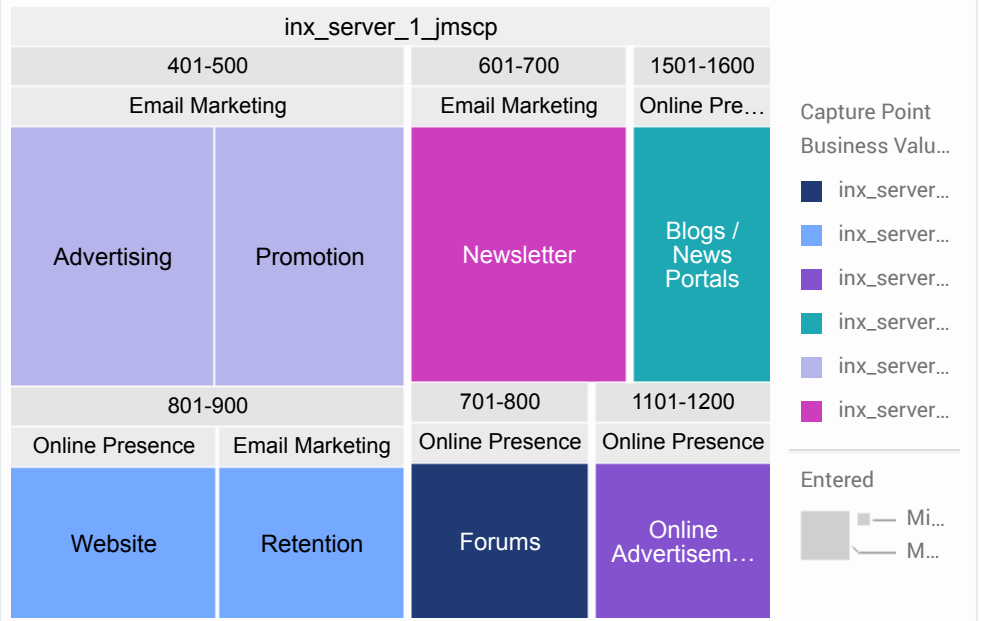

Day	Department	Process
(All)	(All)	(All)

Work Details

Capture Point	Business Value Range 100	Department	Process	Day	Entered	Finished	Avg Accept Time (Fmt)	Avg Finish Time (Fmt)	Avg Handle Time (Fmt)	Avg Source System Time (Fmt)	Avg Pre Source System Time (Fmt)
inx_server_1_jmscp	401-500	Email Marketing	Advertising	2020-07-31	16	0	00:00:00	00:00:00	00:00:00	00:00:00	00:00:00
				2020-08-01	0	0	00:00:00	00:00:00	00:00:00	00:00:00	00:00:00
			2020-08-02	0	16	48:00:40	48:03:05	00:02:48	00:00:00	00:00:00	
			2020-08-03	0	16	48:00:40	72:00:17	00:02:48	00:00:00	00:00:00	
	601-700	Email Marketing	Newsletter	2020-07-31	17	17	07:00:16	07:02:46	00:02:30	00:00:00	00:00:00
				2020-08-01	0	17	07:00:16	24:00:09	00:02:30	00:00:00	00:00:00
				2020-07-31	10	10	02:00:18	02:03:37	00:03:19	00:00:00	00:00:00
				2020-08-01	0	10	02:00:18	12:00:27	00:03:19	00:00:00	00:00:00
	801-900	Email Marketing	Retention	2020-07-31	10	10	00:25:18	00:28:27	00:03:09	00:00:00	00:00:00
				2020-08-01	0	10	00:25:18	12:00:22	00:03:09	00:00:00	00:00:00
		Online Presence	Website	2020-07-31	11	11	04:00:18	04:03:20	00:03:02	00:00:00	00:00:00
				2020-08-01	0	11	04:00:18	16:00:23	00:03:02	00:00:00	00:00:00

Day	Department	Process
(All)	(All)	(All)

Capture Point	Business Value Range 100	Department	Process	Day	Entered	Finished
inx_server_1_jmscp	401-500	Email Marketing	Advertising	2020-07-31	16	
				2020-08-01	0	
				2020-08-02	0	
			2020-08-03	0		
			Promotion	2020-07-31	15	
	601-700	Email Marketing	Newsletter	2020-07-31	17	
				2020-08-01	0	
	701-800	Online Presence	Forums	2020-07-31	10	
				2020-08-01	0	
	801-900	Email Marketing	Retention	2020-07-31	10	
				2020-08-01	0	
		Online Presence	Website	2020-07-31	11	
1101-1200	Online Presence	Online Advertisements	2020-07-31	10		
			2020-08-01	0		
			2020-08-02	0		
1501-1600	Online Presence	Blogs / News Portals	2020-07-31	11		
			2020-08-01	0		