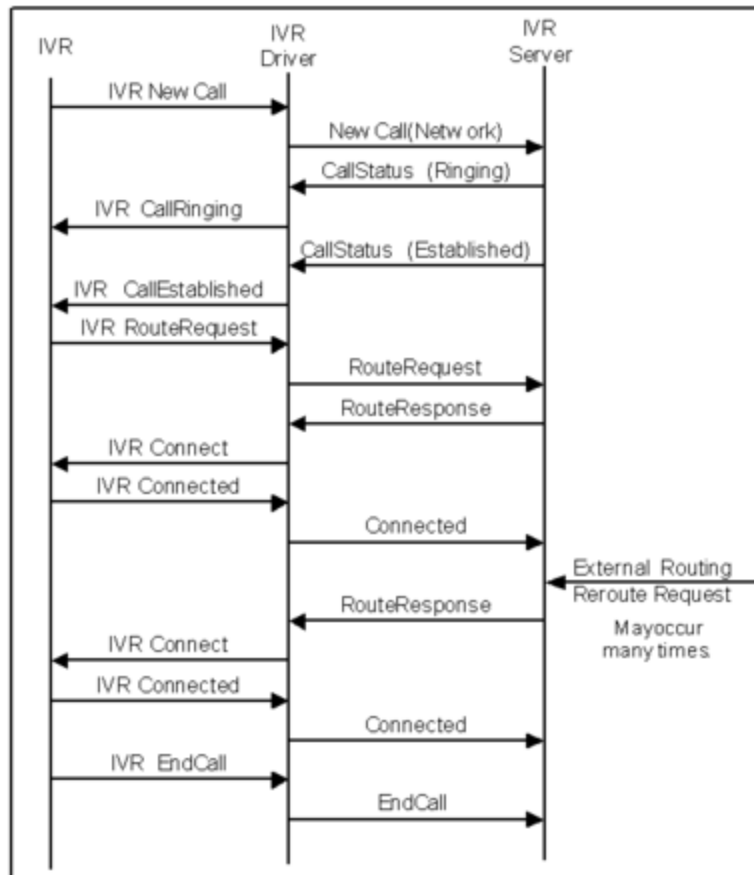

Genesys Events and Models Reference

Routing Call Flow

Contents

- 1 Routing Call Flow
 - 1.1 Call Routing
 - 1.2 Route Failed
 - 1.3 Reroute

Routing Call Flow

Call Routing

Call Routing Call Flow

Route Failed

Call Flow Showing Failed Route Attempt

Reroute

Rerouted Call

The external routing request is delivered from URS by the IVR Server.