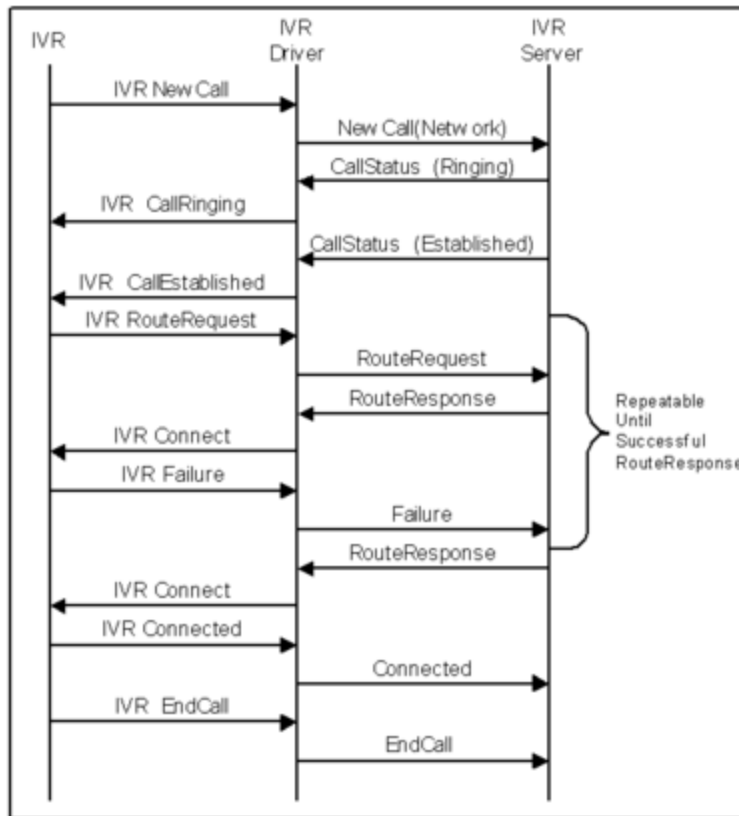

Genesys Events and Models Reference

Routing Call Flow

Contents

- 1 Routing Call Flow
 - 1.1 Call Routing
 - 1.2 Route Failed
 - 1.3 Reroute

Routing Call Flow

Call Routing

Call Routing Call Flow

Route Failed

Call Flow Showing Failed Route Attempt

Reroute

Rerouted Call

The external routing request is delivered from URS by the IVR Server.