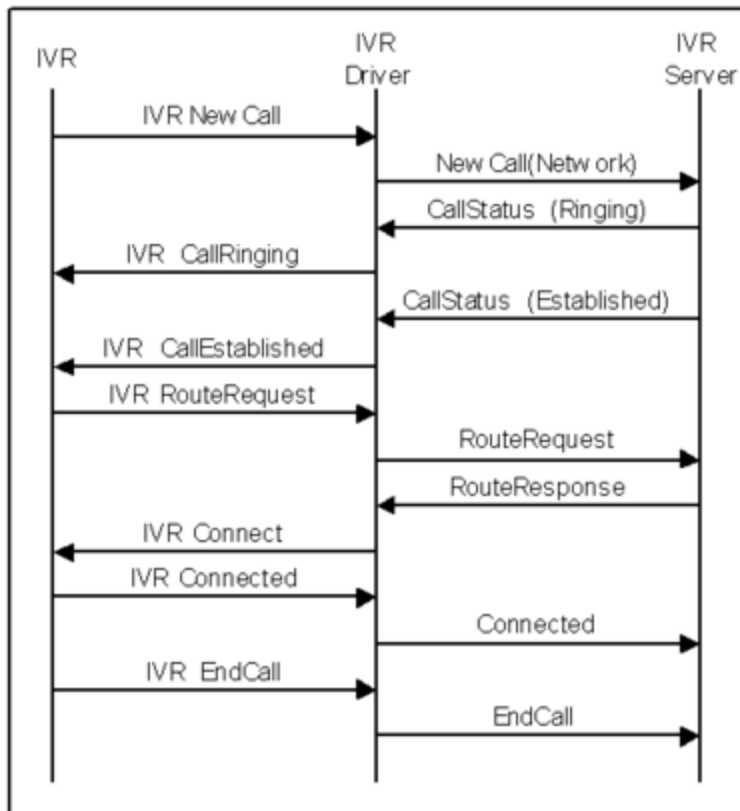

Genesys Events and Models Reference

Routing Call Flow

Contents

- 1 Routing Call Flow
 - 1.1 Call Routing
 - 1.2 Route Failed
 - 1.3 Reroute

Routing Call Flow

Call Routing

Call Routing Call Flow

Route Failed

Call Flow Showing Failed Route Attempt

Reroute

Rerouted Call

The external routing request is delivered from URS by the IVR Server.